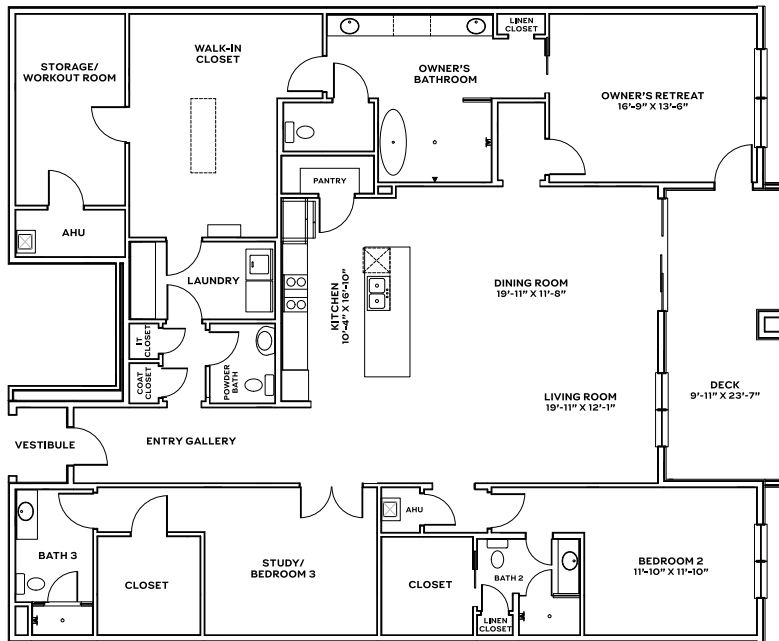

UNIT C1

UNIT C1
2,819 SF

KESSLER WEST